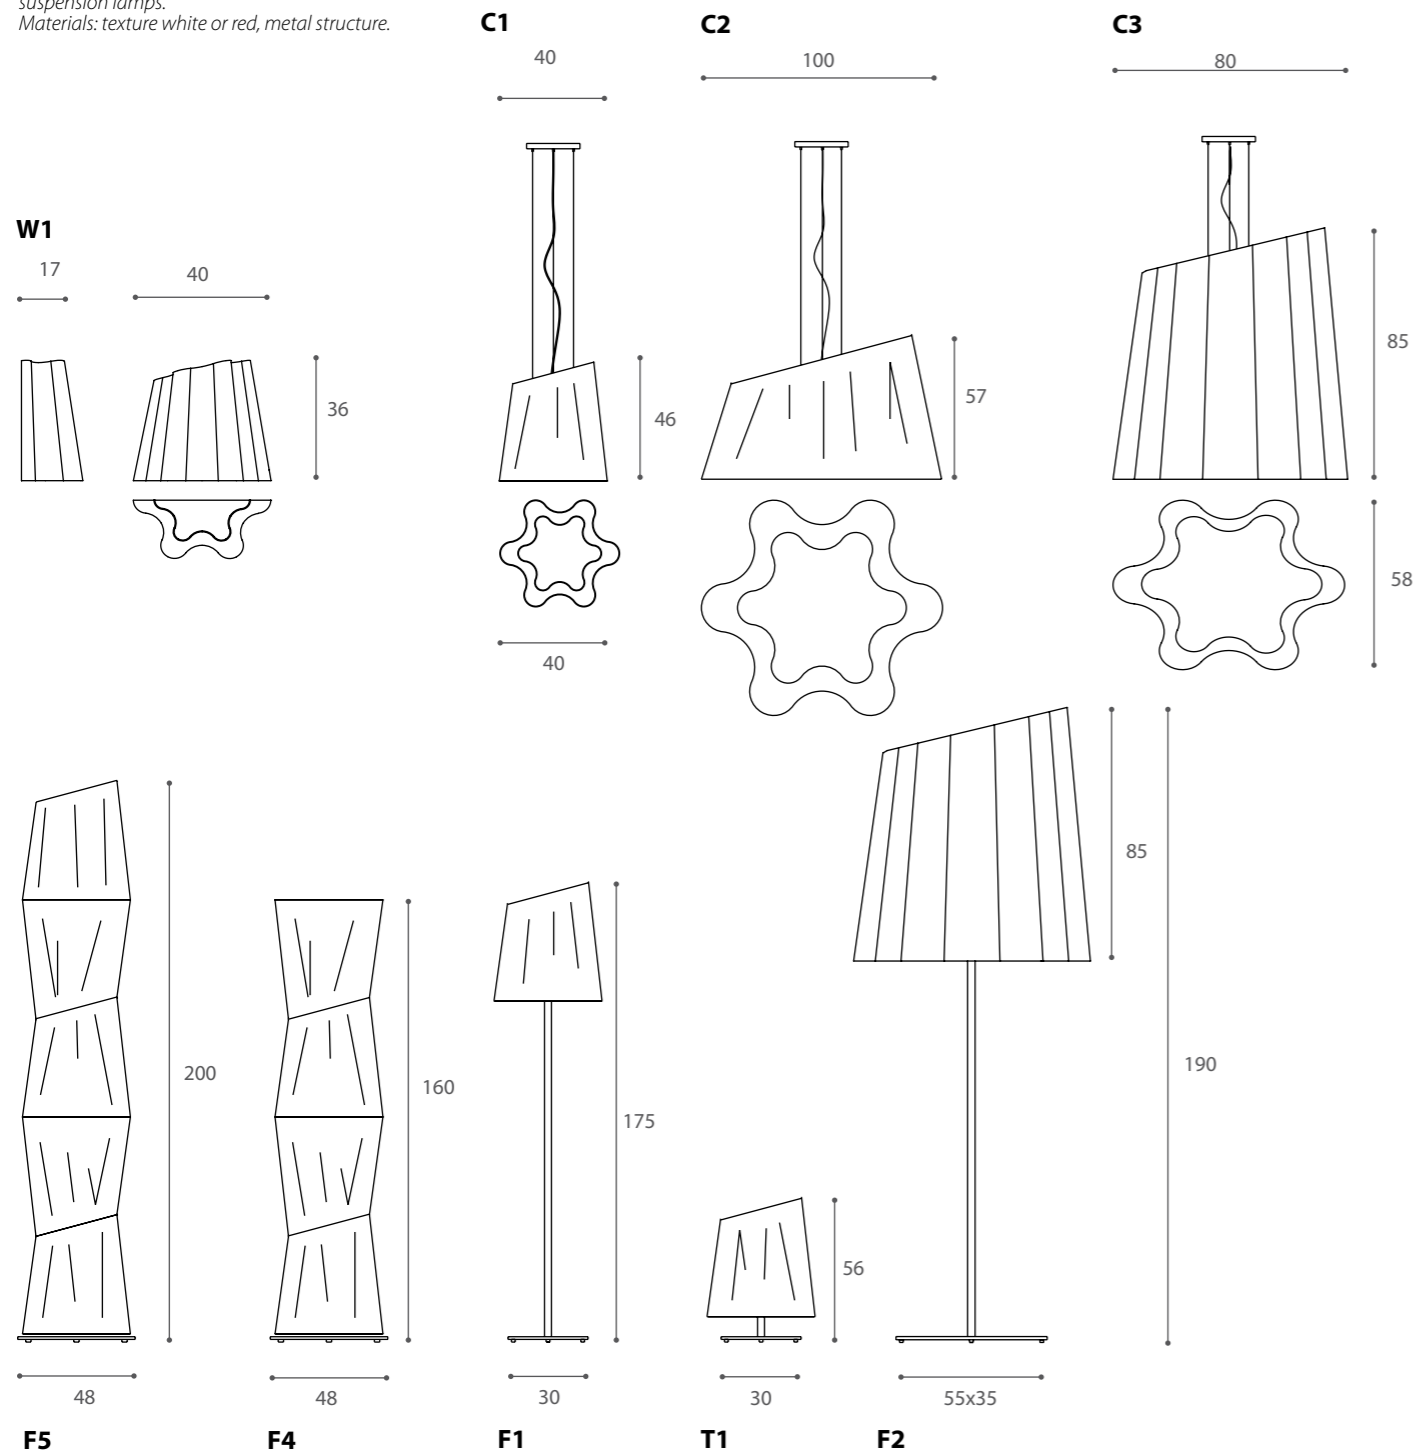

# FORMOSA

design Aldo Cibic 2005

Collezione di lampade con diffusore in tessuto di forma asimmetrica, utilizzabile singolarmente o in aggregato, per lampade da terra, tavolo, parete e sospensione.

Materiali: tessuto bianco o rosso, struttura metallo.

A collection of lamps with a asymmetrical texture shade, which can be used singularly or together with another element for floor, wall, table, wall and suspension lamps.

Materials: texture white or red, metal structure.

- W1** LED E27 20W 2500lm
- C1** LED E27 20W 2500lm
- C2** LED E27 20W 2500lm
- C3** LED E27 20W 2500lm
- F5** 10x LED E14 6W 470lm (4700lm) Dimmer included
- F4** 8x LED E14 6W 470lm (3760lm) Dimmer included
- T1** 2x LED E14 6W 470lm (940lm) Dimmer included
- F1** 2x LED E14 6W 470lm (940lm) Dimmer included
- F2** 3x LED E27 20W 2500lm (7500lm) Dimmer included